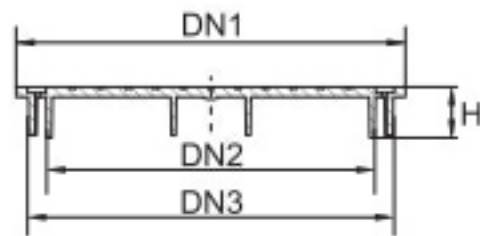

PP COVER, A15 - 1.5 T TYPE 400

INSTALLED DIRECTLY ON THE RSP 400 RISING PIPE

DN1 [mm]

448

DN2 [mm]

379

DN3 [mm]

426

H [mm]

45

Product no.

34400